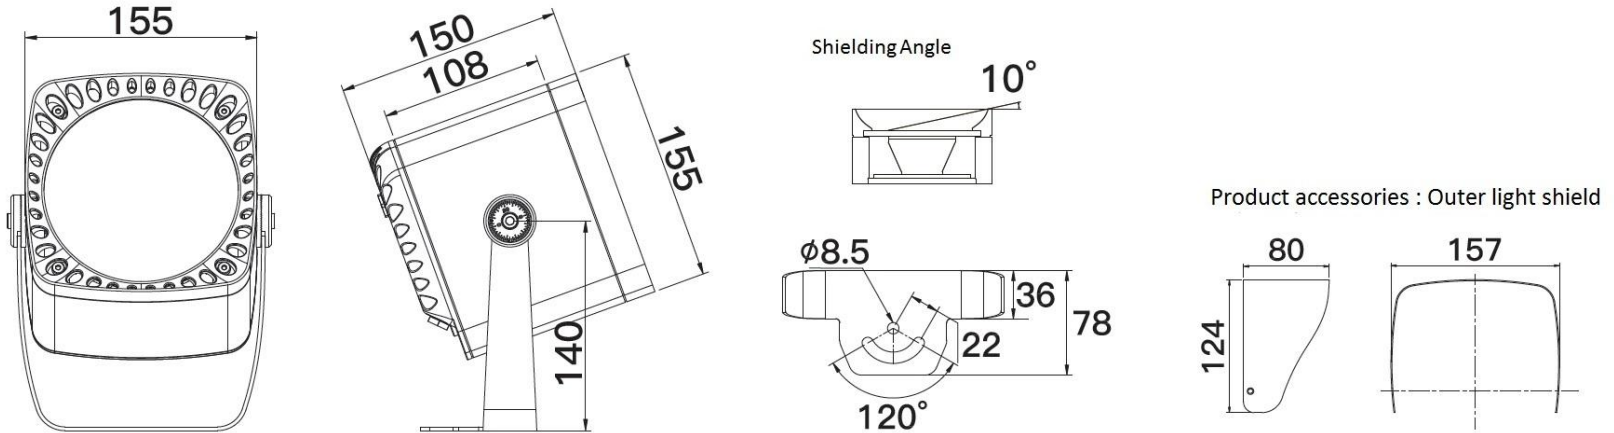

Dimension (mm)

Accessories Optional